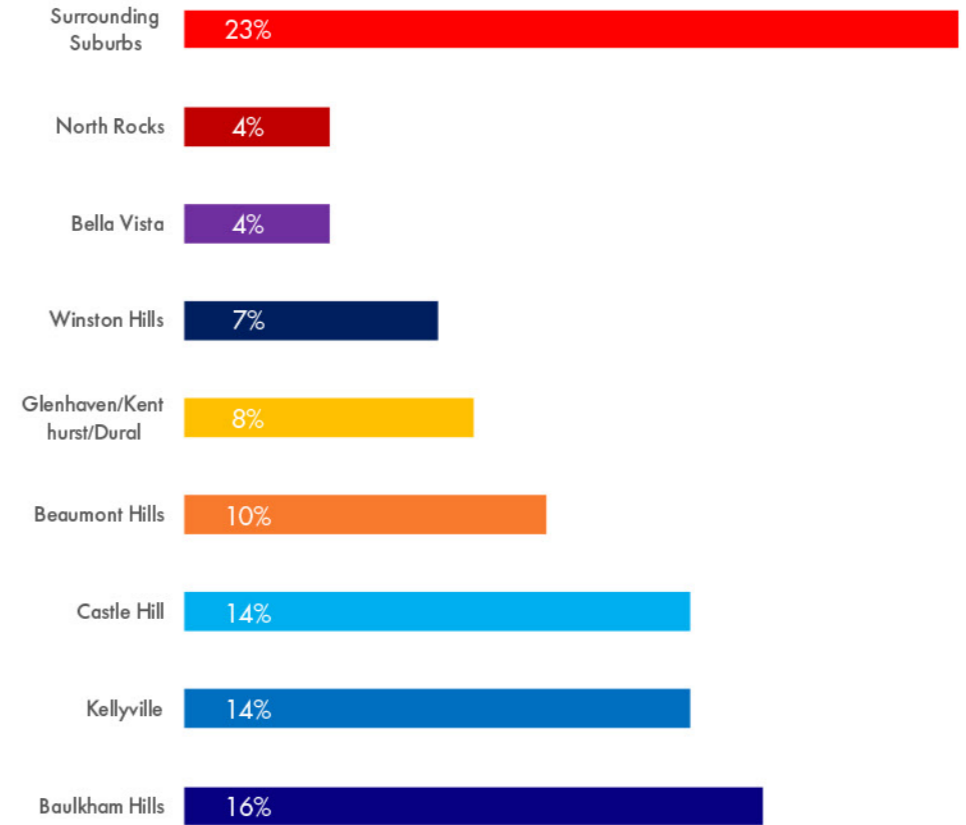

## DEMOGRAPHIC

**77%** live in the Hills Shire